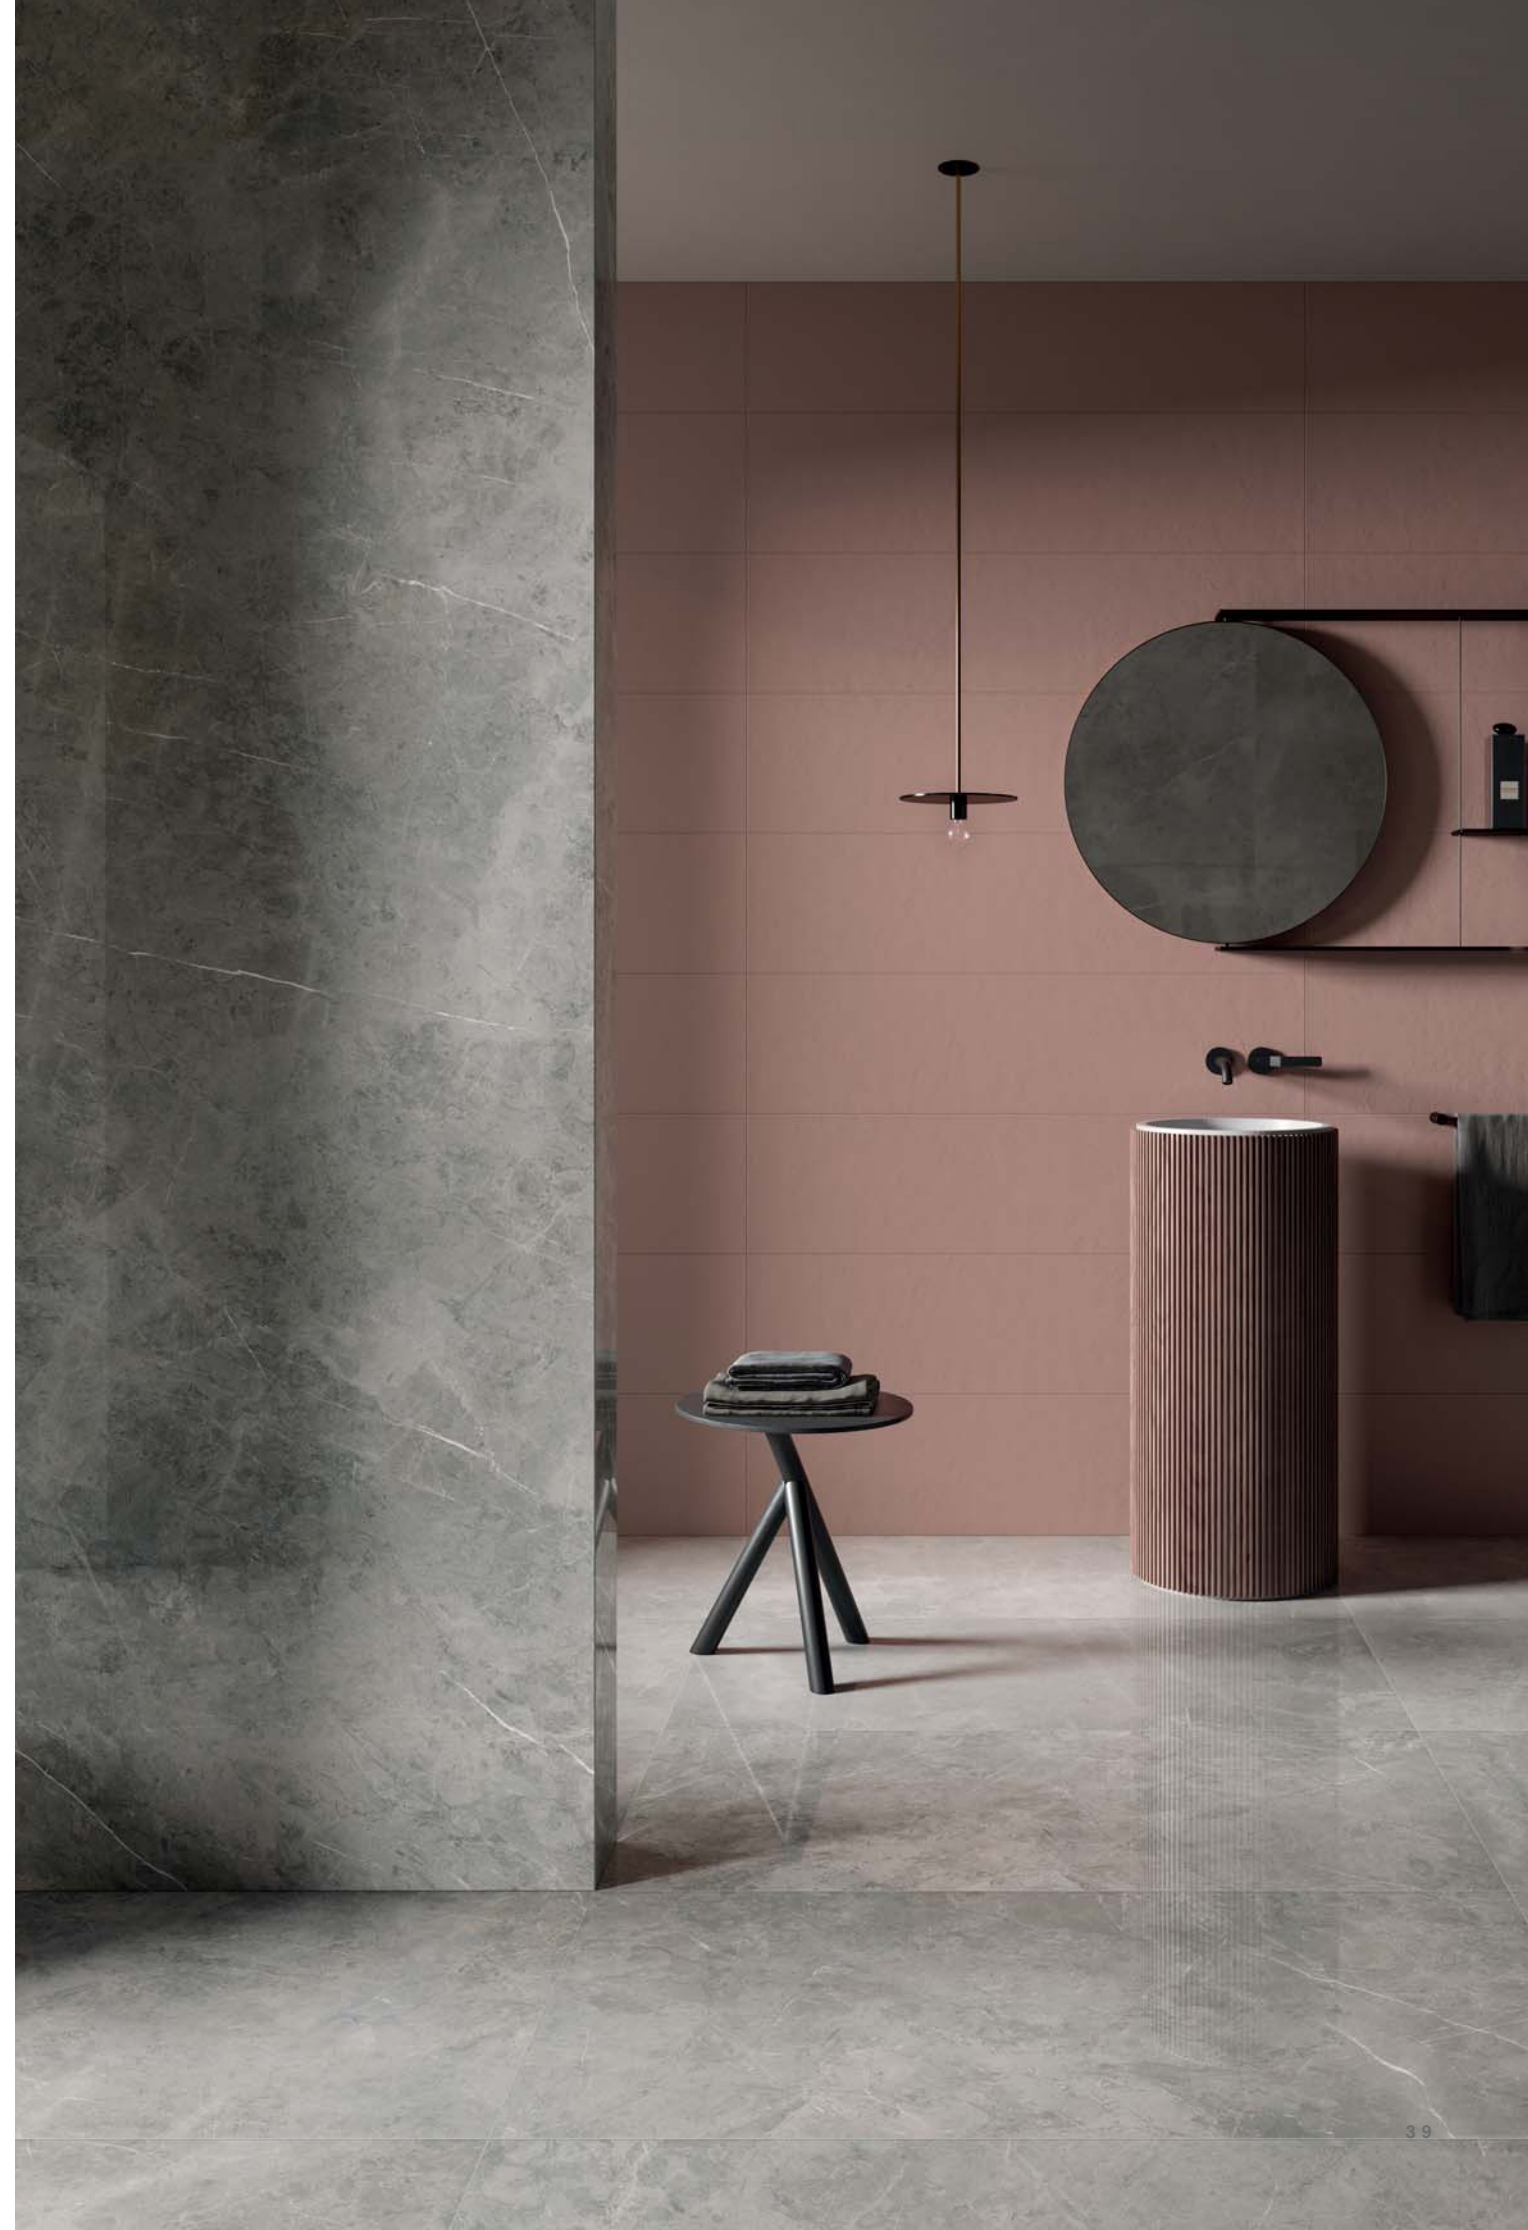

WALL: SUPREME EVO GREY AMANI LUX 120x280
WALL TONES NUTMEG 30x120
FLOOR: SUPREME EVO GREY AMANI LUX 60x120

SUPREME
EVO STATUARIO SUPERIOR

FLOOR: SUPREME EVO STATUARIO SUPERIOR LUX 60x120

Blush

MAKE UP & BEAUTY